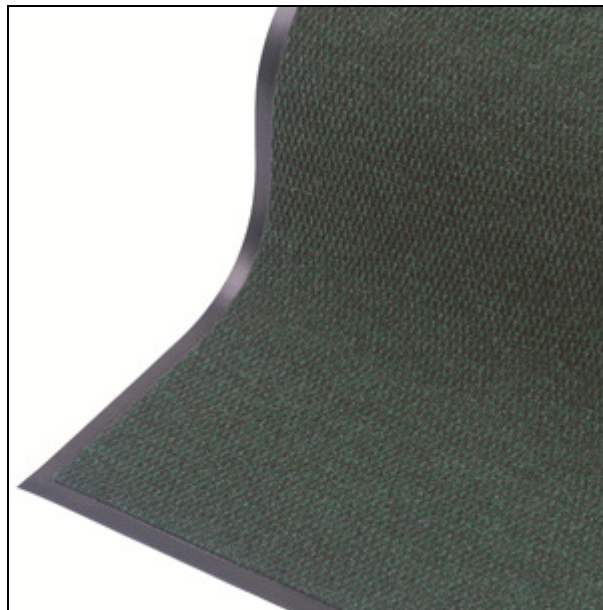

## Berber Door Mats

Berber Door Mats offer a hobnail surface, which works its way into the grooves on the bottom of shoes to help this door mat scrape off dirt and remove moisture.

The surface nubs found on these berber floor mats are formed with compact tufts of polypropylene bound in a high/low surface pattern. The nubs run the length of the floor mat (though this berber mat can be laid out in either direction and be equally effective).

Berber floor mats have vinyl backing and edging on all sides for added weight and traction.

These door mats are stain, fade and mildew resistant and ideal for use in indoor and covered outdoor locations.

### Available Colors

Charcoal

Gray

Burgundy

Beige

Green